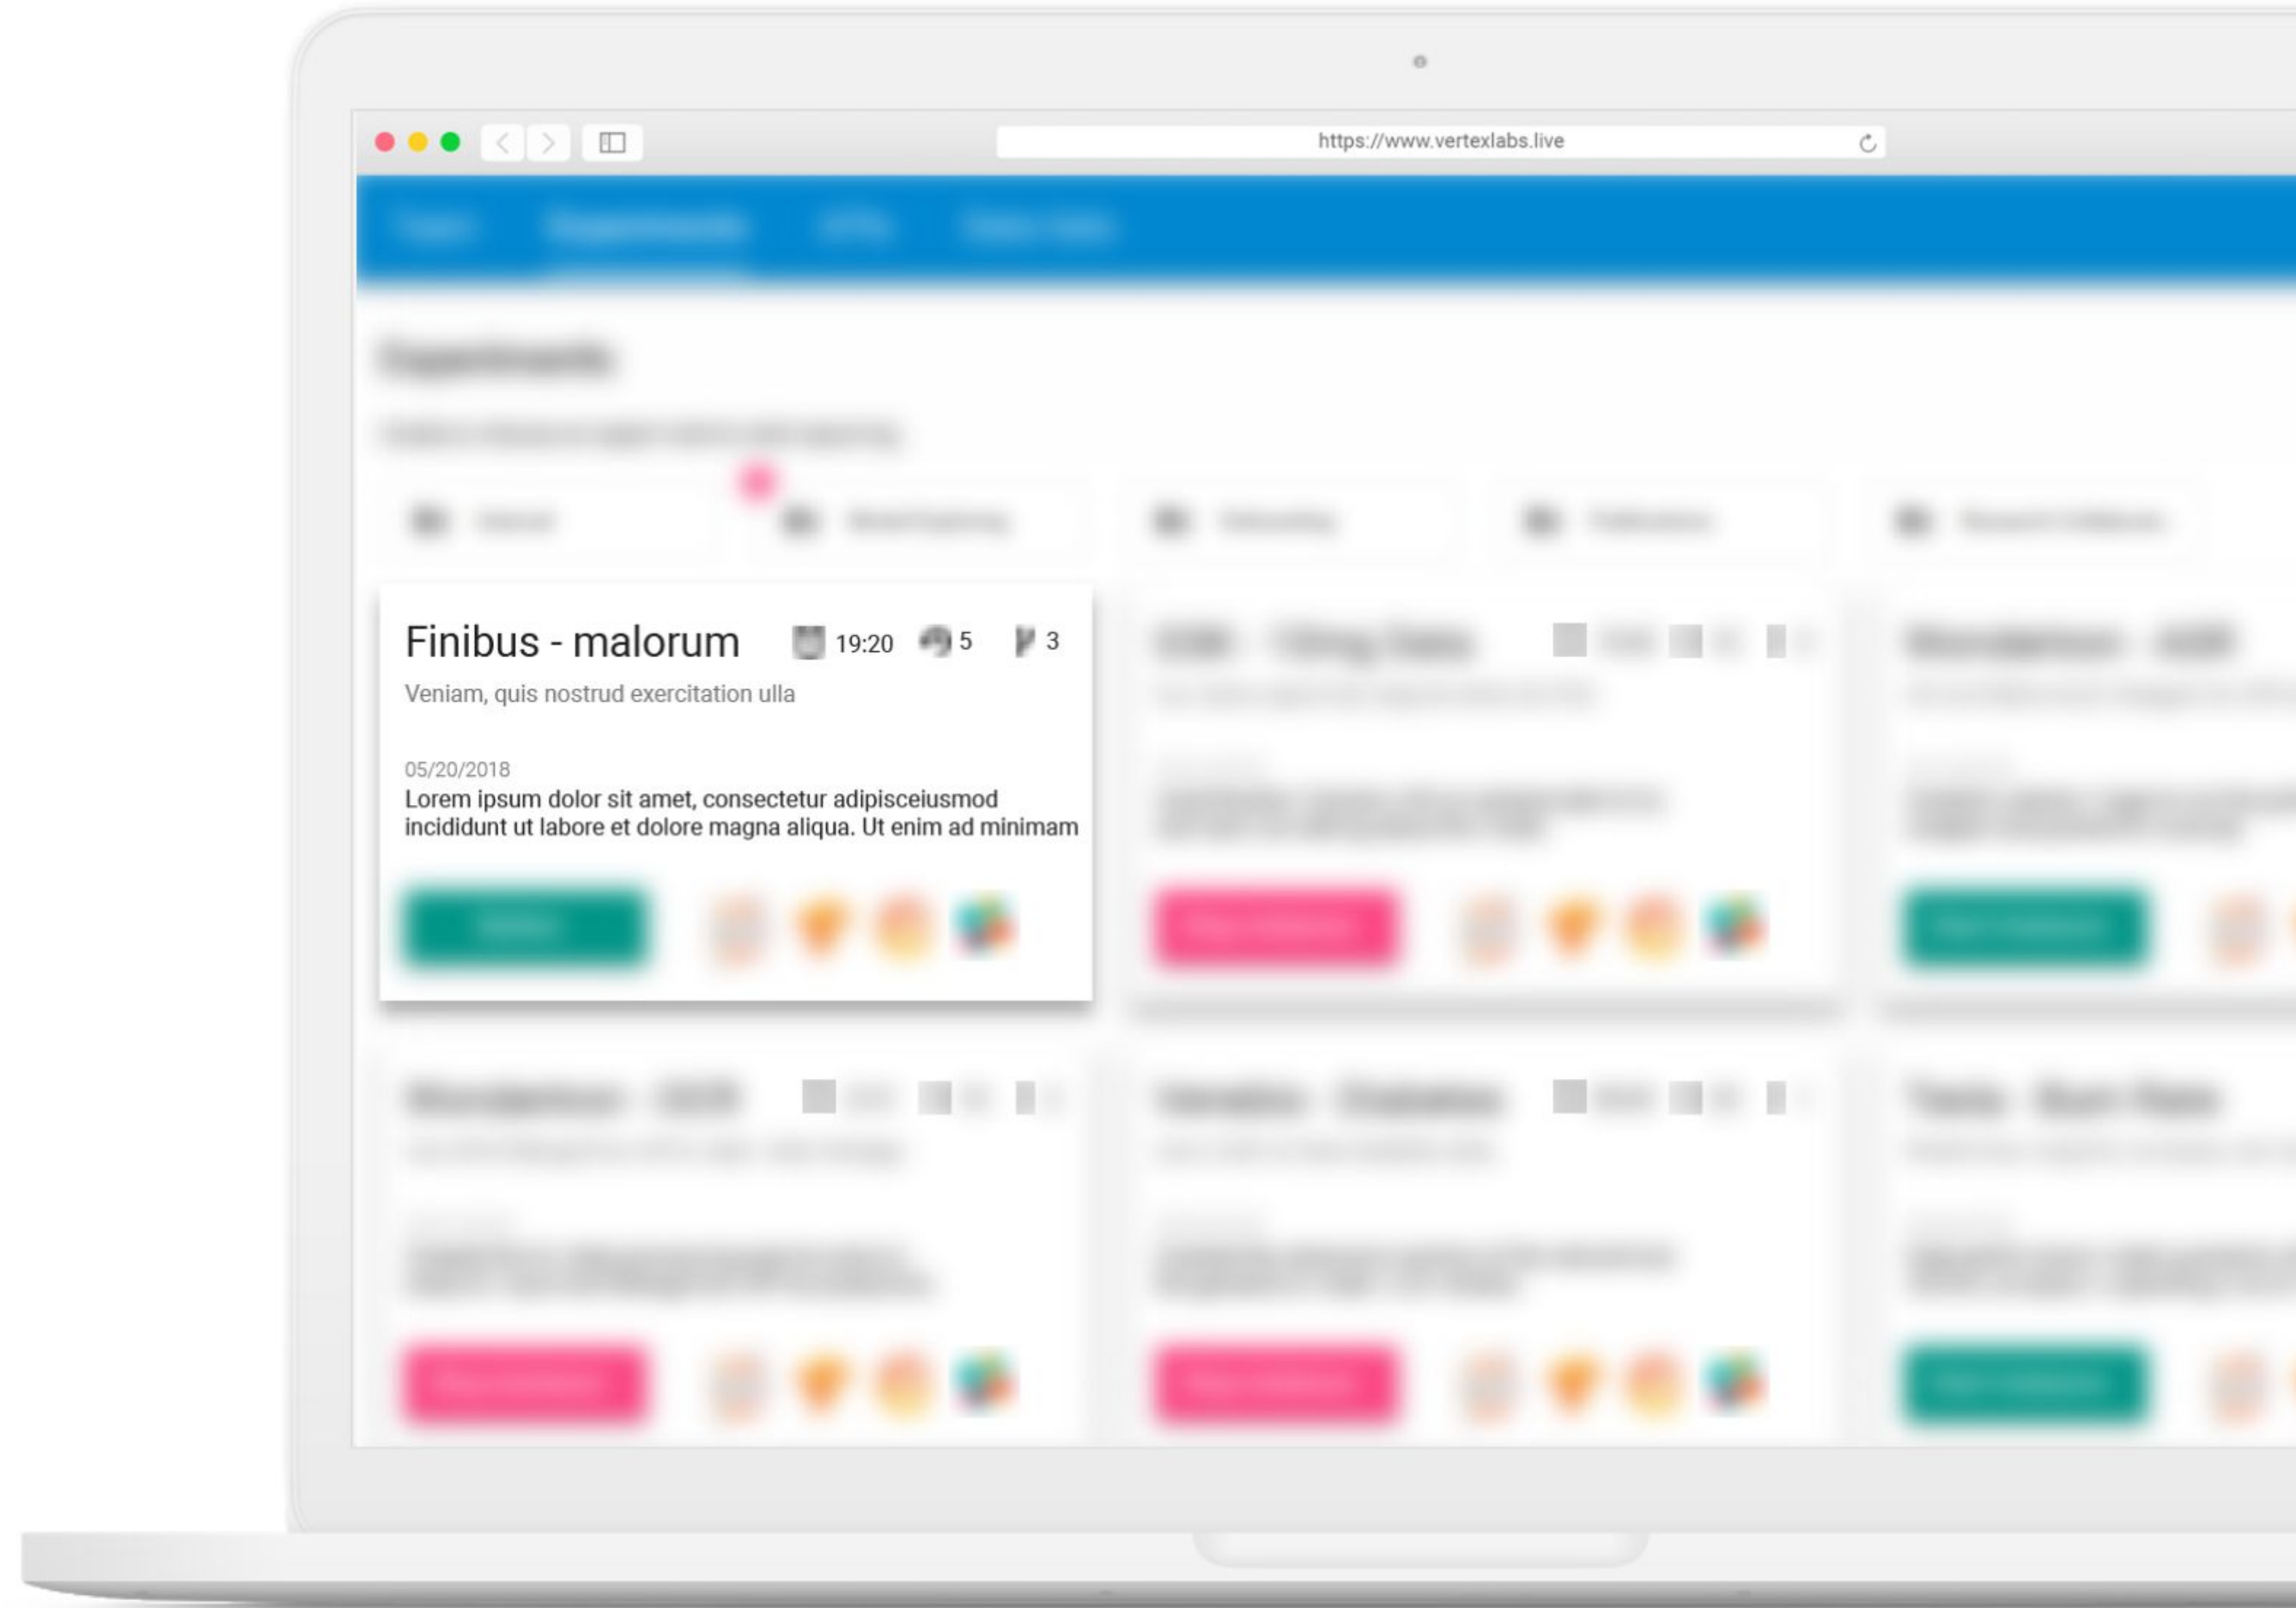

Vertex

Product Integration

Demos

AI for the
Web

Vertex Demos

Web Applications
Scalable Data Sourcing
Infinitely Integratable
On-Site Predictions

Vertex Demos

Web Applications

Scalable Data Sourcing

Infinitely Integratable

On-Site Predictions

<https://vertexlabs.info>

Vertex Demos

Web Applications
Scalable Data Sourcing
Infinitely Integratable
On-Site Predictions

<https://vertexlabs.info>