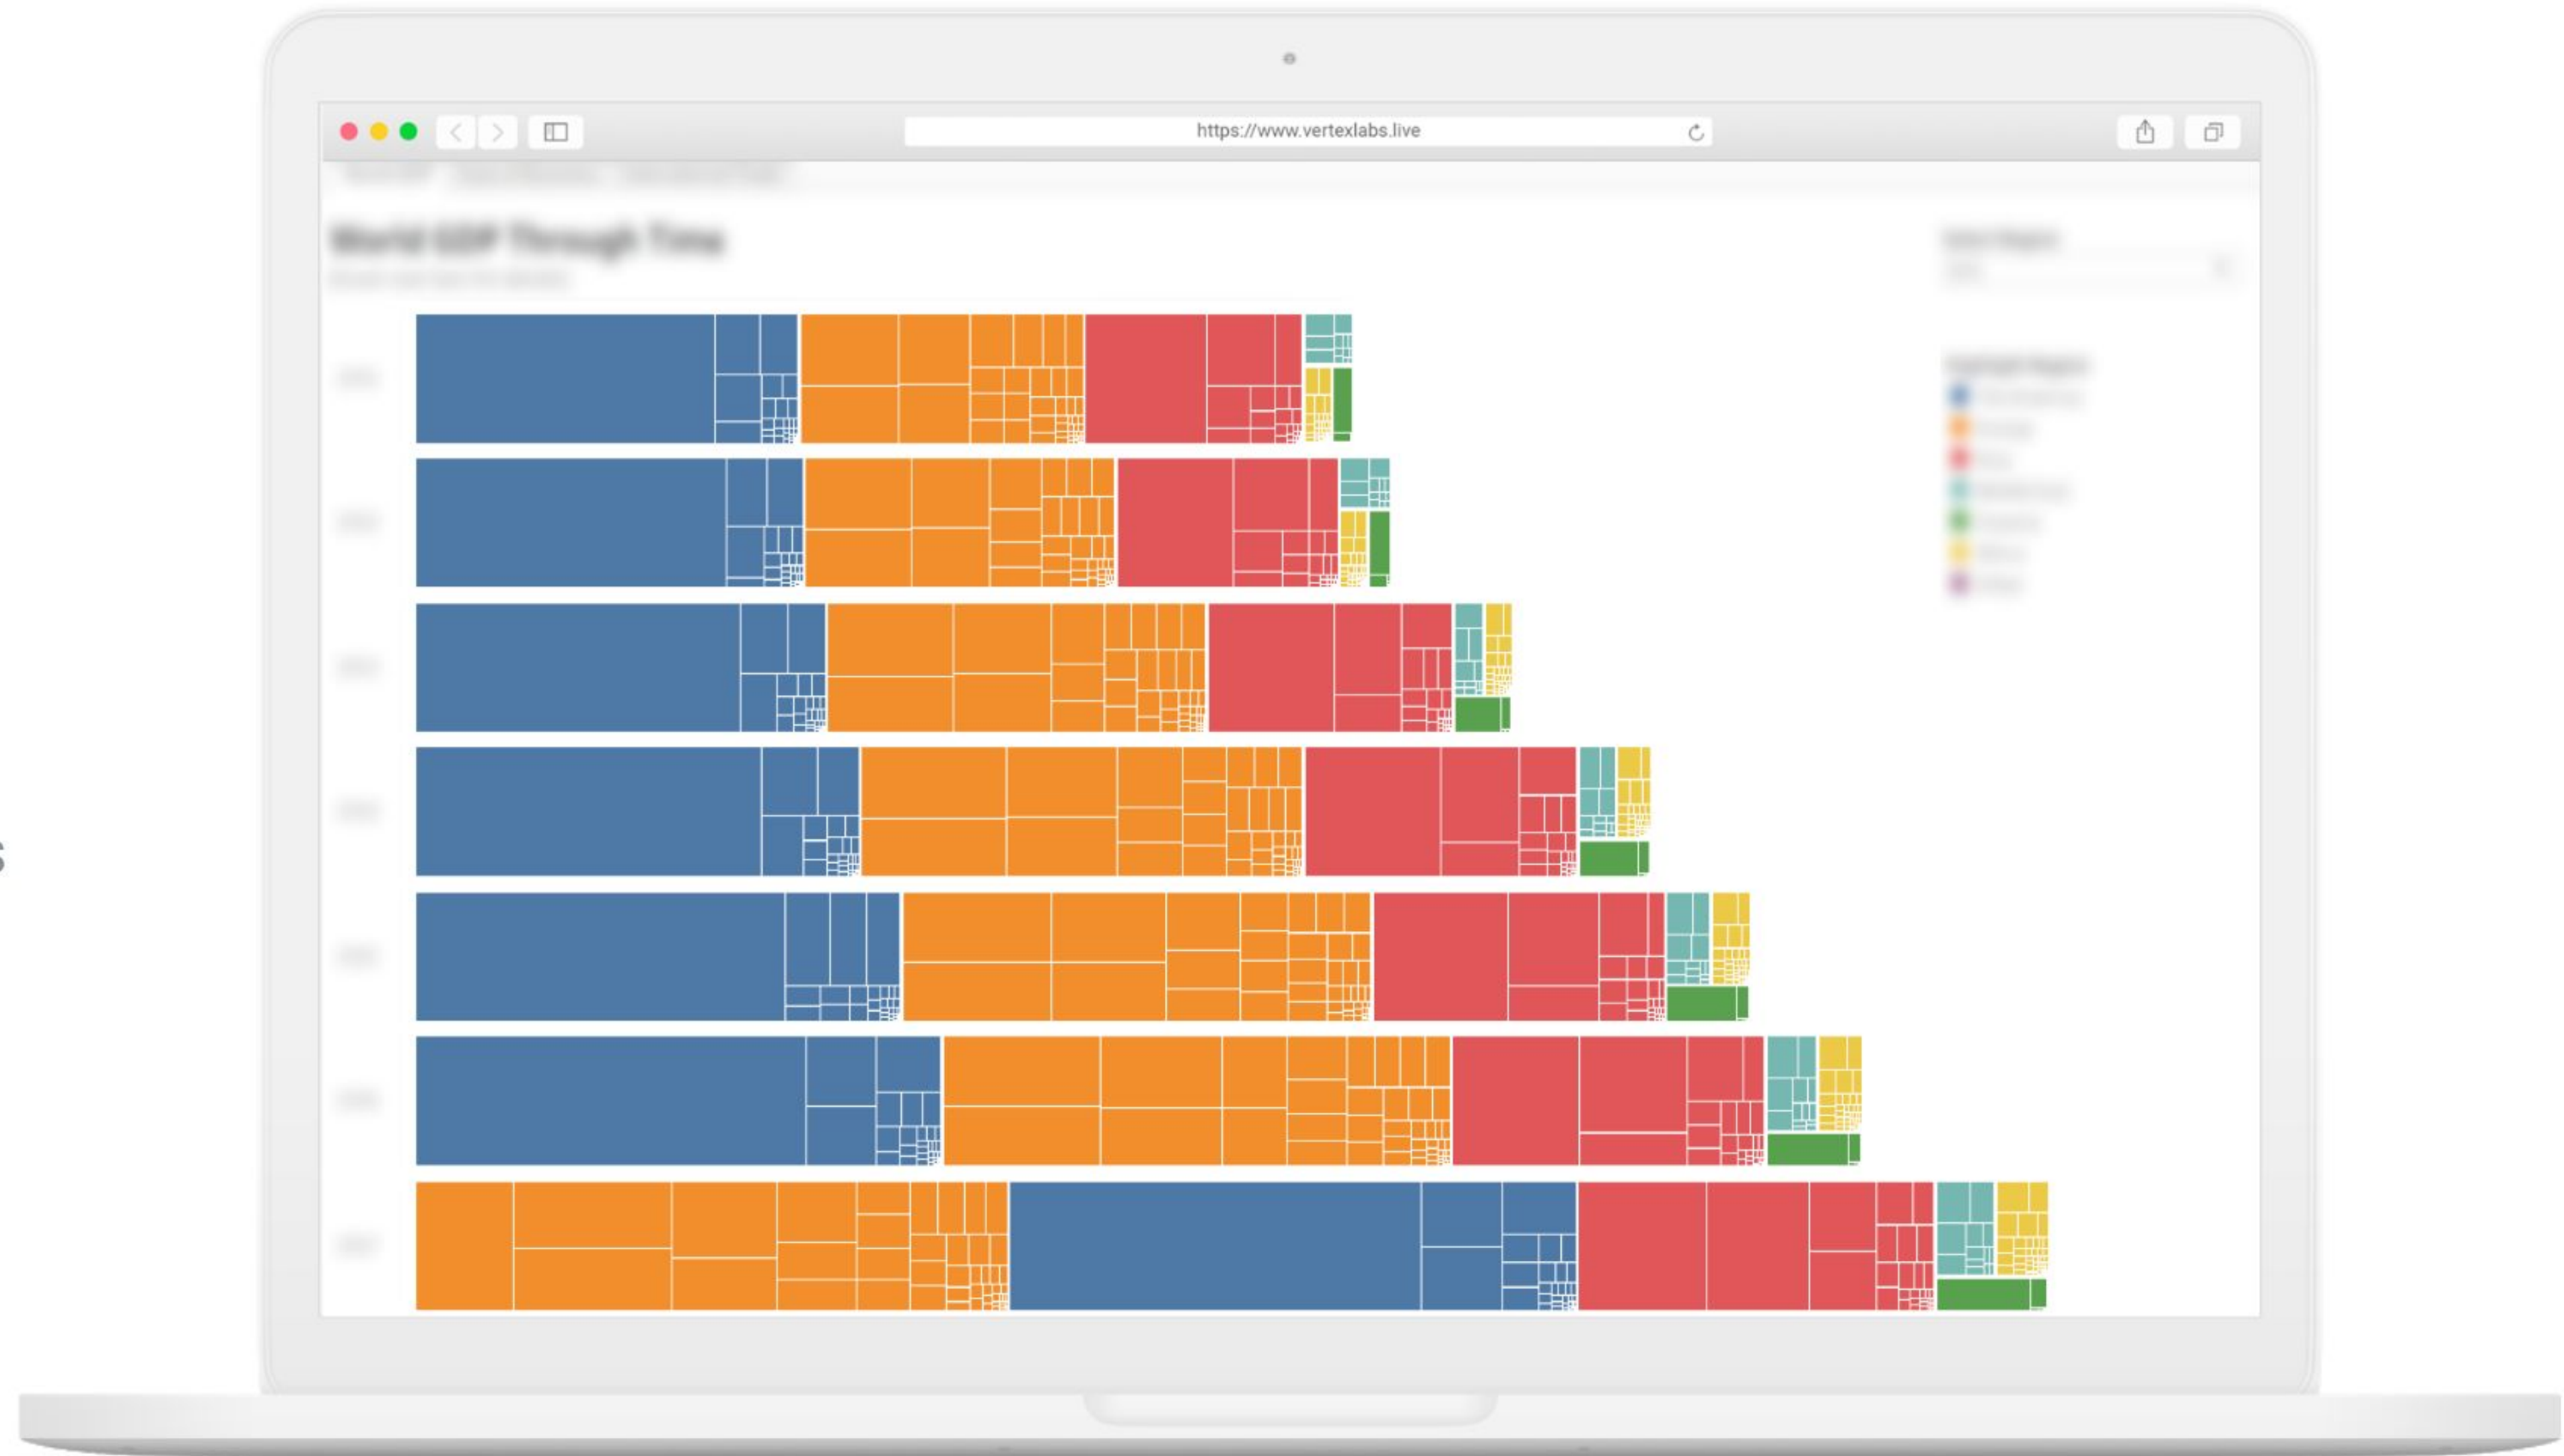

Scalable Data Sourcing

Infinitely Integratable

On-Site Predictions

<https://vertexlabs.info>

Vertex Demos

Web Applications
Scalable Data Sourcing
Infinitely Integratable
On-Site Predictions

<https://vertexlabs.info>

AI for
BI Tools

Vertex Demos

BI Platforms

Interactive Dashboards

Provider Agnostic

Customizable

<https://vertexlabs.info>

Vertex Demos

BI Platforms

Interactive Dashboards

Provider Agnostic

Customizable

<https://vertexlabs.info>

Vertex Demos

BI Platforms
Interactive Dashboards
Provider Agnostic
Customizable

Vertex Demos

BI Platforms

Interactive Dashboards

Provider Agnostic

Customizable

AI for
Mobile

Vertex Demos

Mobile AI

Cloud or Custom AI