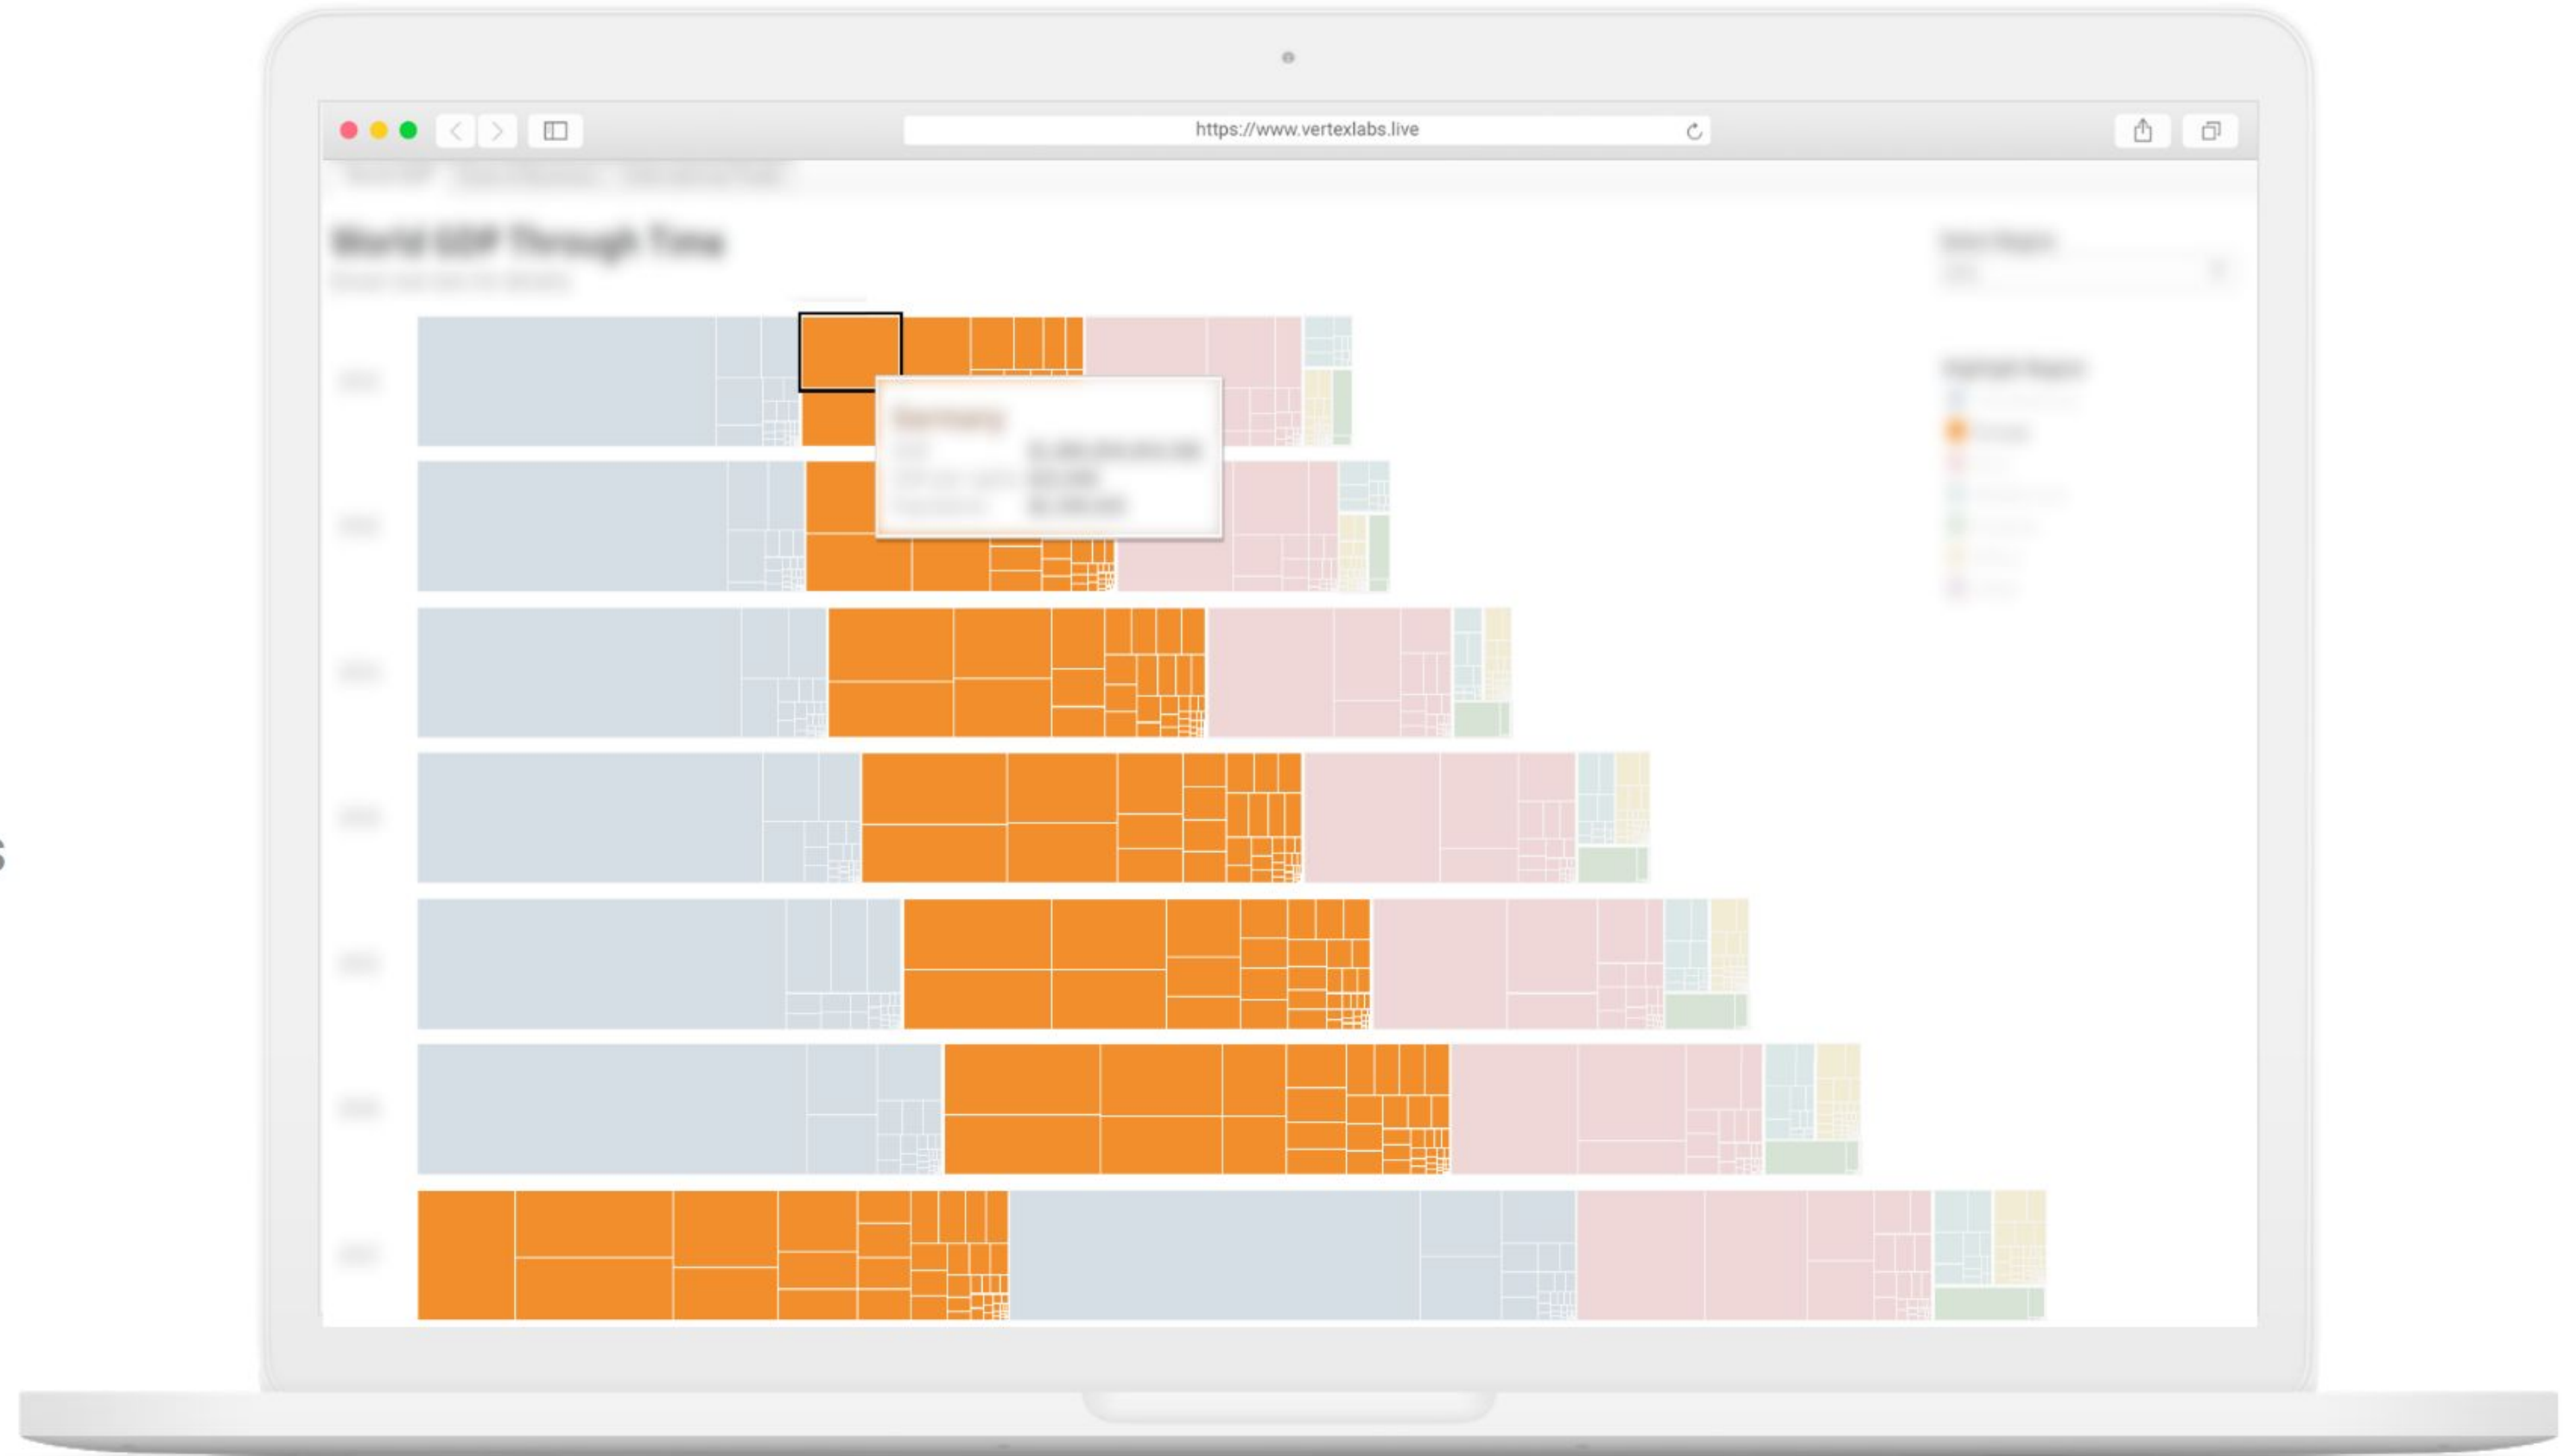

Scalable Data Sourcing

Infinitely Integratable

On-Site Predictions

<https://vertexlabs.info>

Vertex Demos

Web Applications
Scalable Data Sourcing
Infinitely Integratable
On-Site Predictions

<https://vertexlabs.info>

AI for
BI Tools

Vertex Demos

BI Platforms

Interactive Dashboards

Provider Agnostic

Customizable

<https://vertexlabs.info>

Vertex Demos

BI Platforms

Interactive Dashboards

Provider Agnostic

Customizable

<https://vertexlabs.info>

Vertex Demos

BI Platforms
Interactive Dashboards
Provider Agnostic
Customizable

Vertex Demos

BI Platforms

Interactive Dashboards

Provider Agnostic

Customizable

AI for
Mobile

Vertex Demos

Mobile AI

Cloud or Custom AI