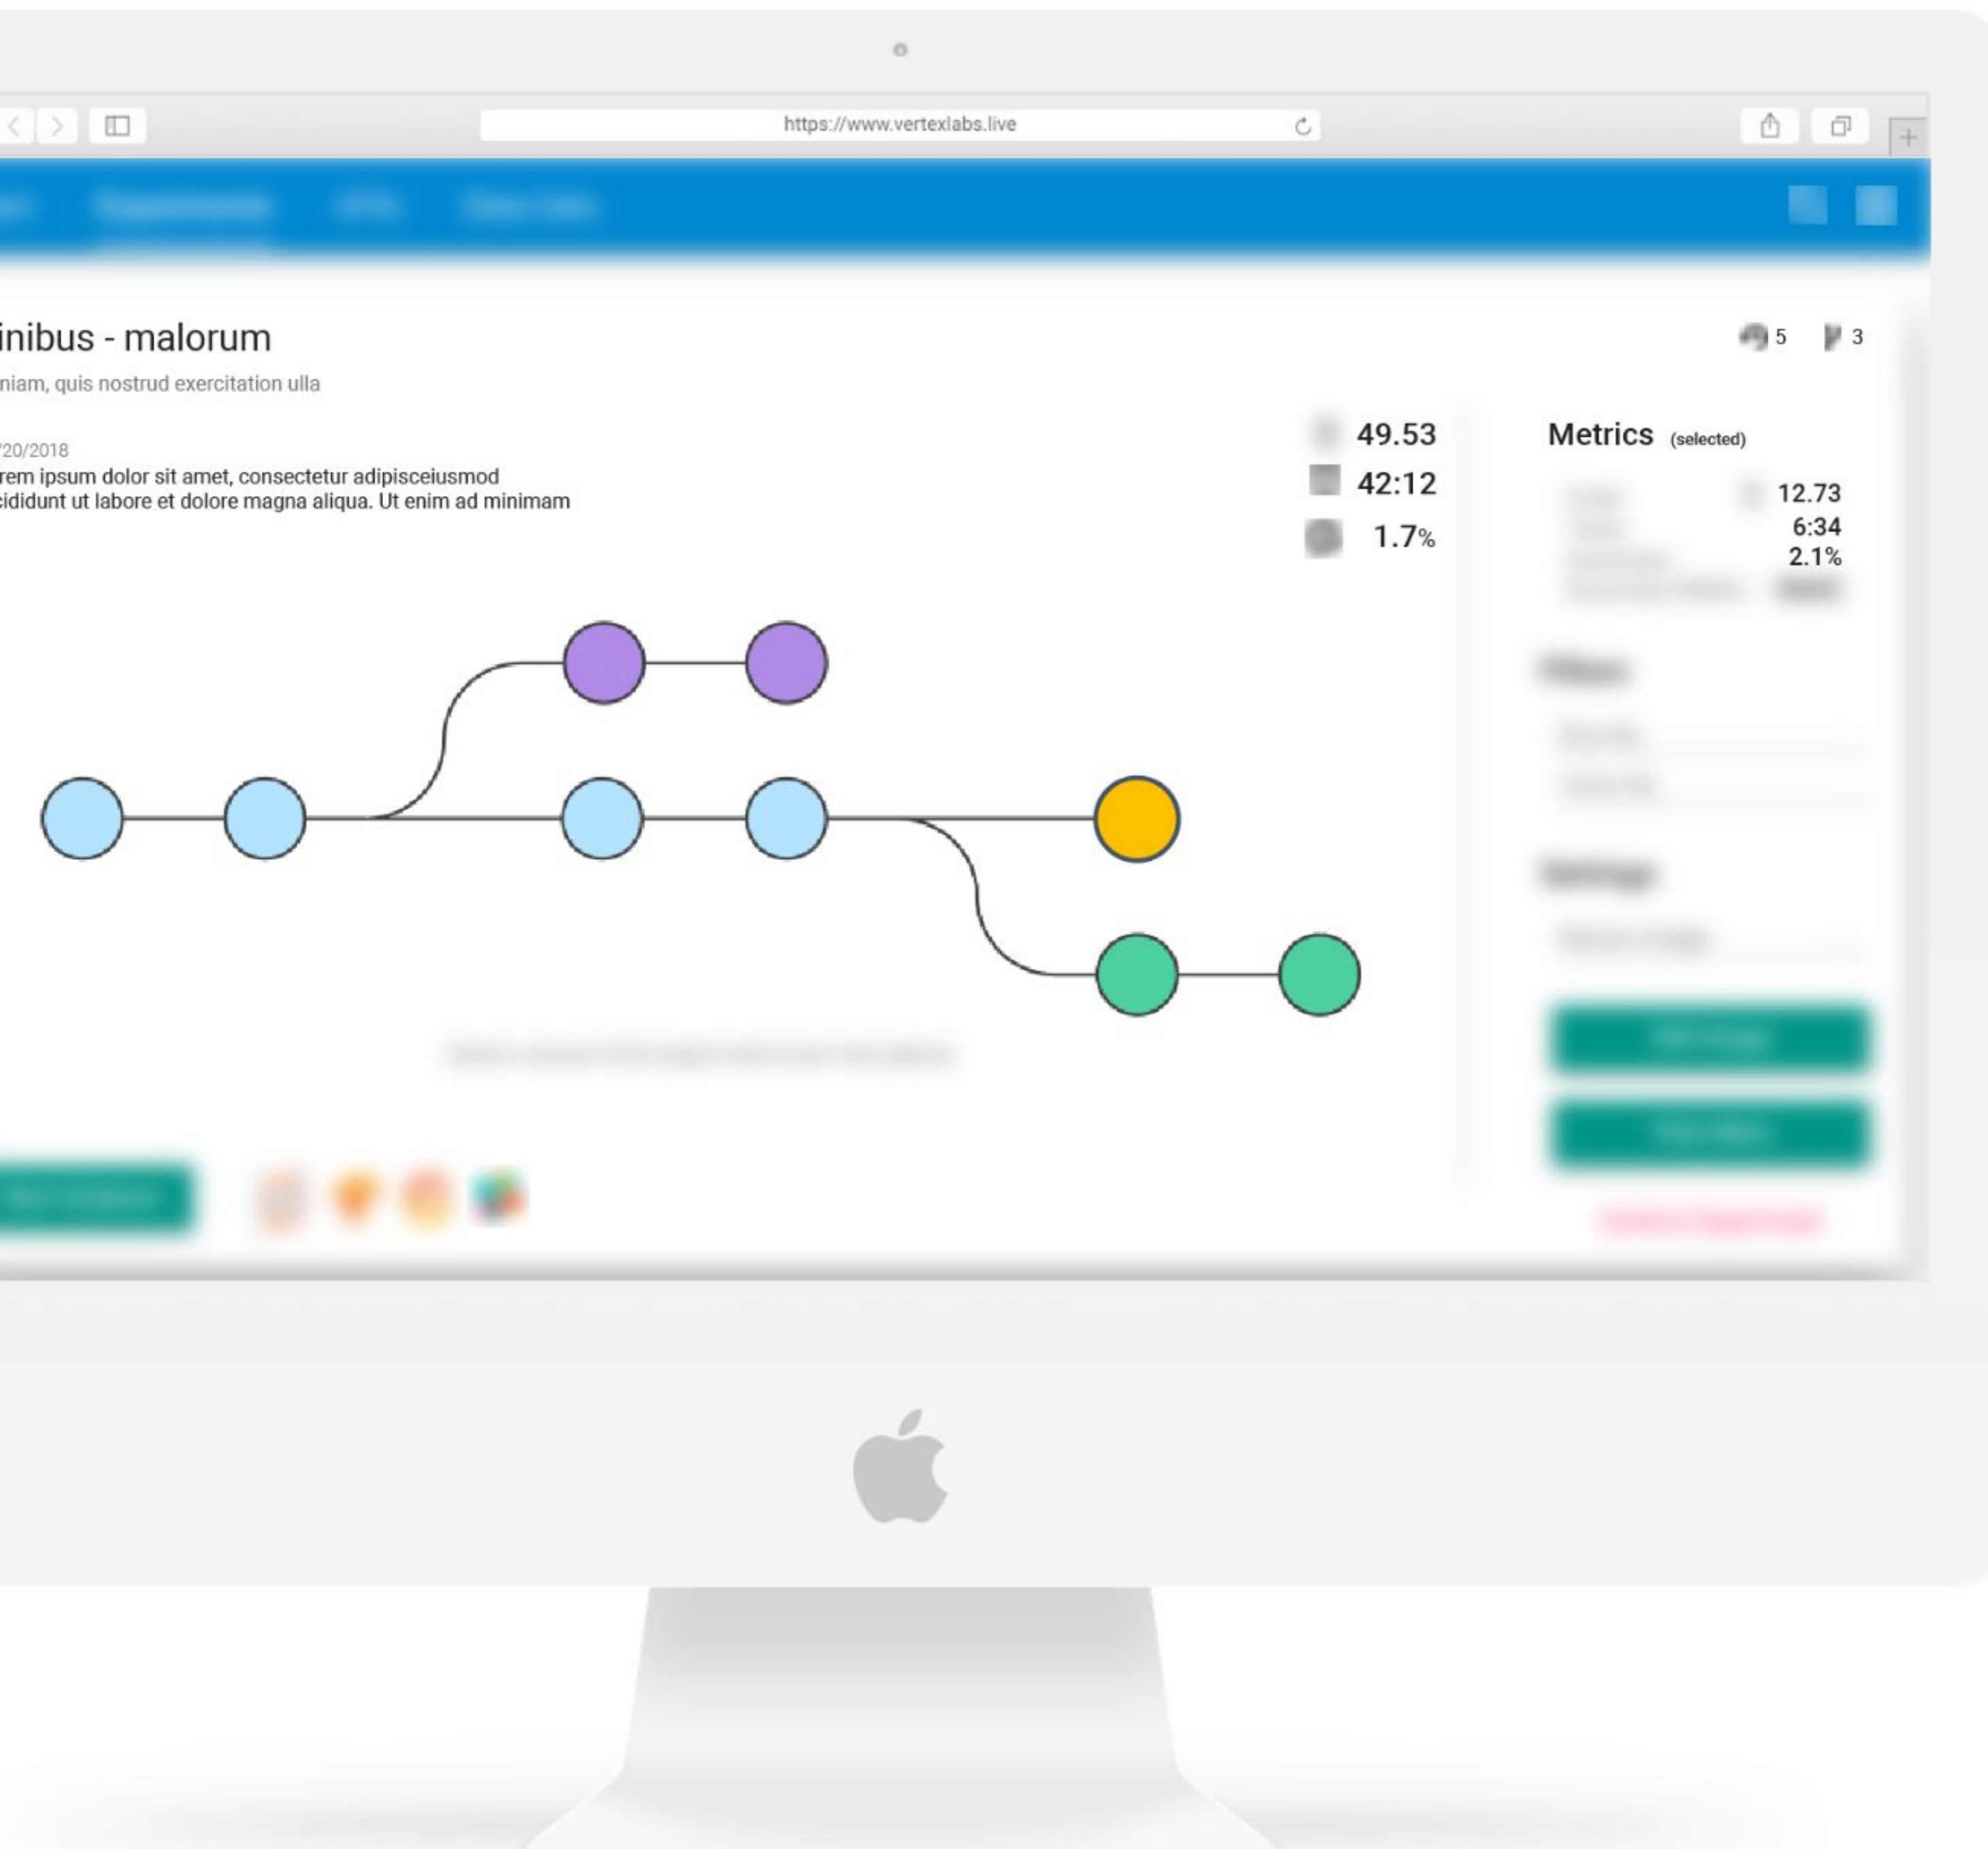

Vertex

Product Integration

Demos

AI for the
Web

Vertex Demos

Web Applications
Scalable Data Sourcing
Infinitely Integratable
On-Site Predictions

Vertex Demos

Web Applications

Scalable Data Sourcing

Infinitely Integratable

On-Site Predictions

<https://vertexlabs.info>

Vertex Demos

Web Applications
Scalable Data Sourcing
Infinitely Integratable
On-Site Predictions

<https://vertexlabs.info>

AI for
BI Tools

Vertex Demos

BI Platforms

Interactive Dashboards

Provider Agnostic

Customizable

<https://vertexlabs.info>

Vertex Demos

BI Platforms

Interactive Dashboards

Provider Agnostic

Customizable

<https://vertexlabs.info>

Vertex Demos

BI Platforms
Interactive Dashboards
Provider Agnostic
Customizable

Vertex Demos