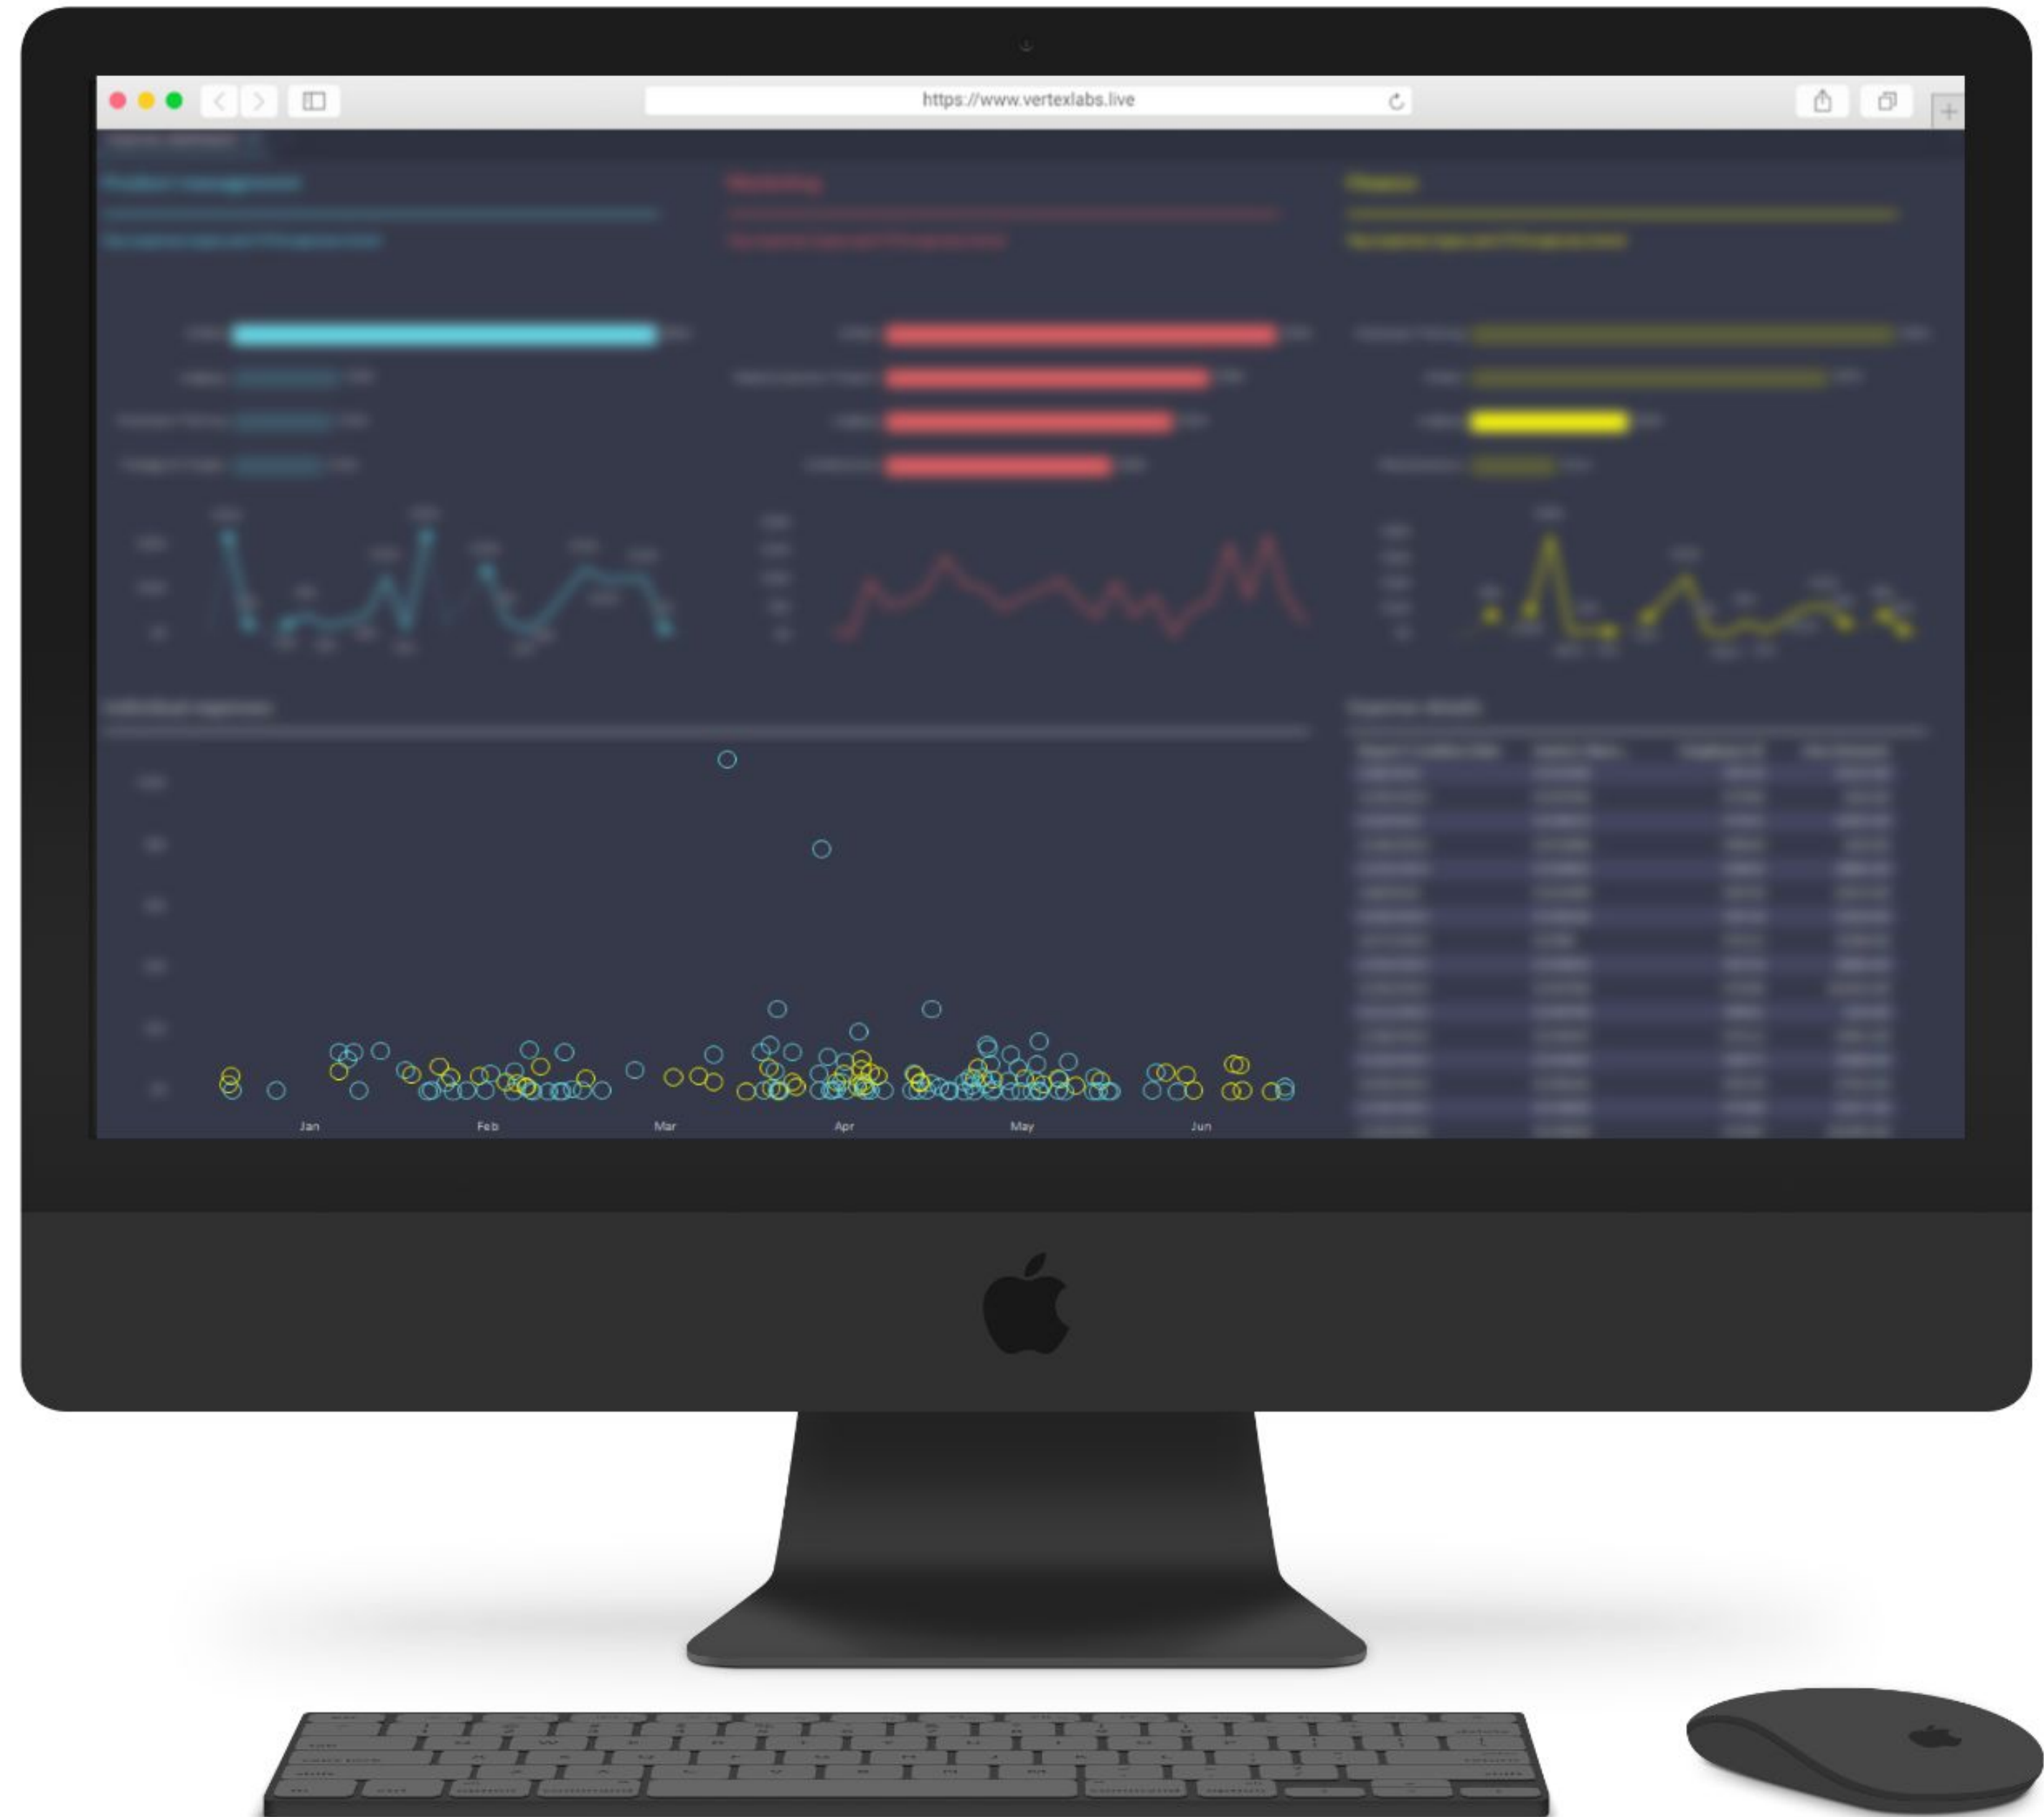

Vertex

Product Integration

Demos

AI for the
Web

Vertex Demos

Web Applications
Scalable Data Sourcing
Infinitely Integratable
On-Site Predictions

Vertex Demos

Web Applications

Scalable Data Sourcing

Infinitely Integratable

On-Site Predictions

<https://vertexlabs.info>

Vertex Demos

Web Applications
Scalable Data Sourcing
Infinitely Integratable
On-Site Predictions

<https://vertexlabs.info>

AI for
BI Tools

Vertex Demos

BI Platforms

Interactive Dashboards

Provider Agnostic

Customizable

<https://vertexlabs.info>

Vertex Demos

BI Platforms

Interactive Dashboards

Provider Agnostic

Customizable

<https://vertexlabs.info>

Vertex Demos

BI Platforms
Interactive Dashboards
Provider Agnostic
Customizable

Vertex Demos