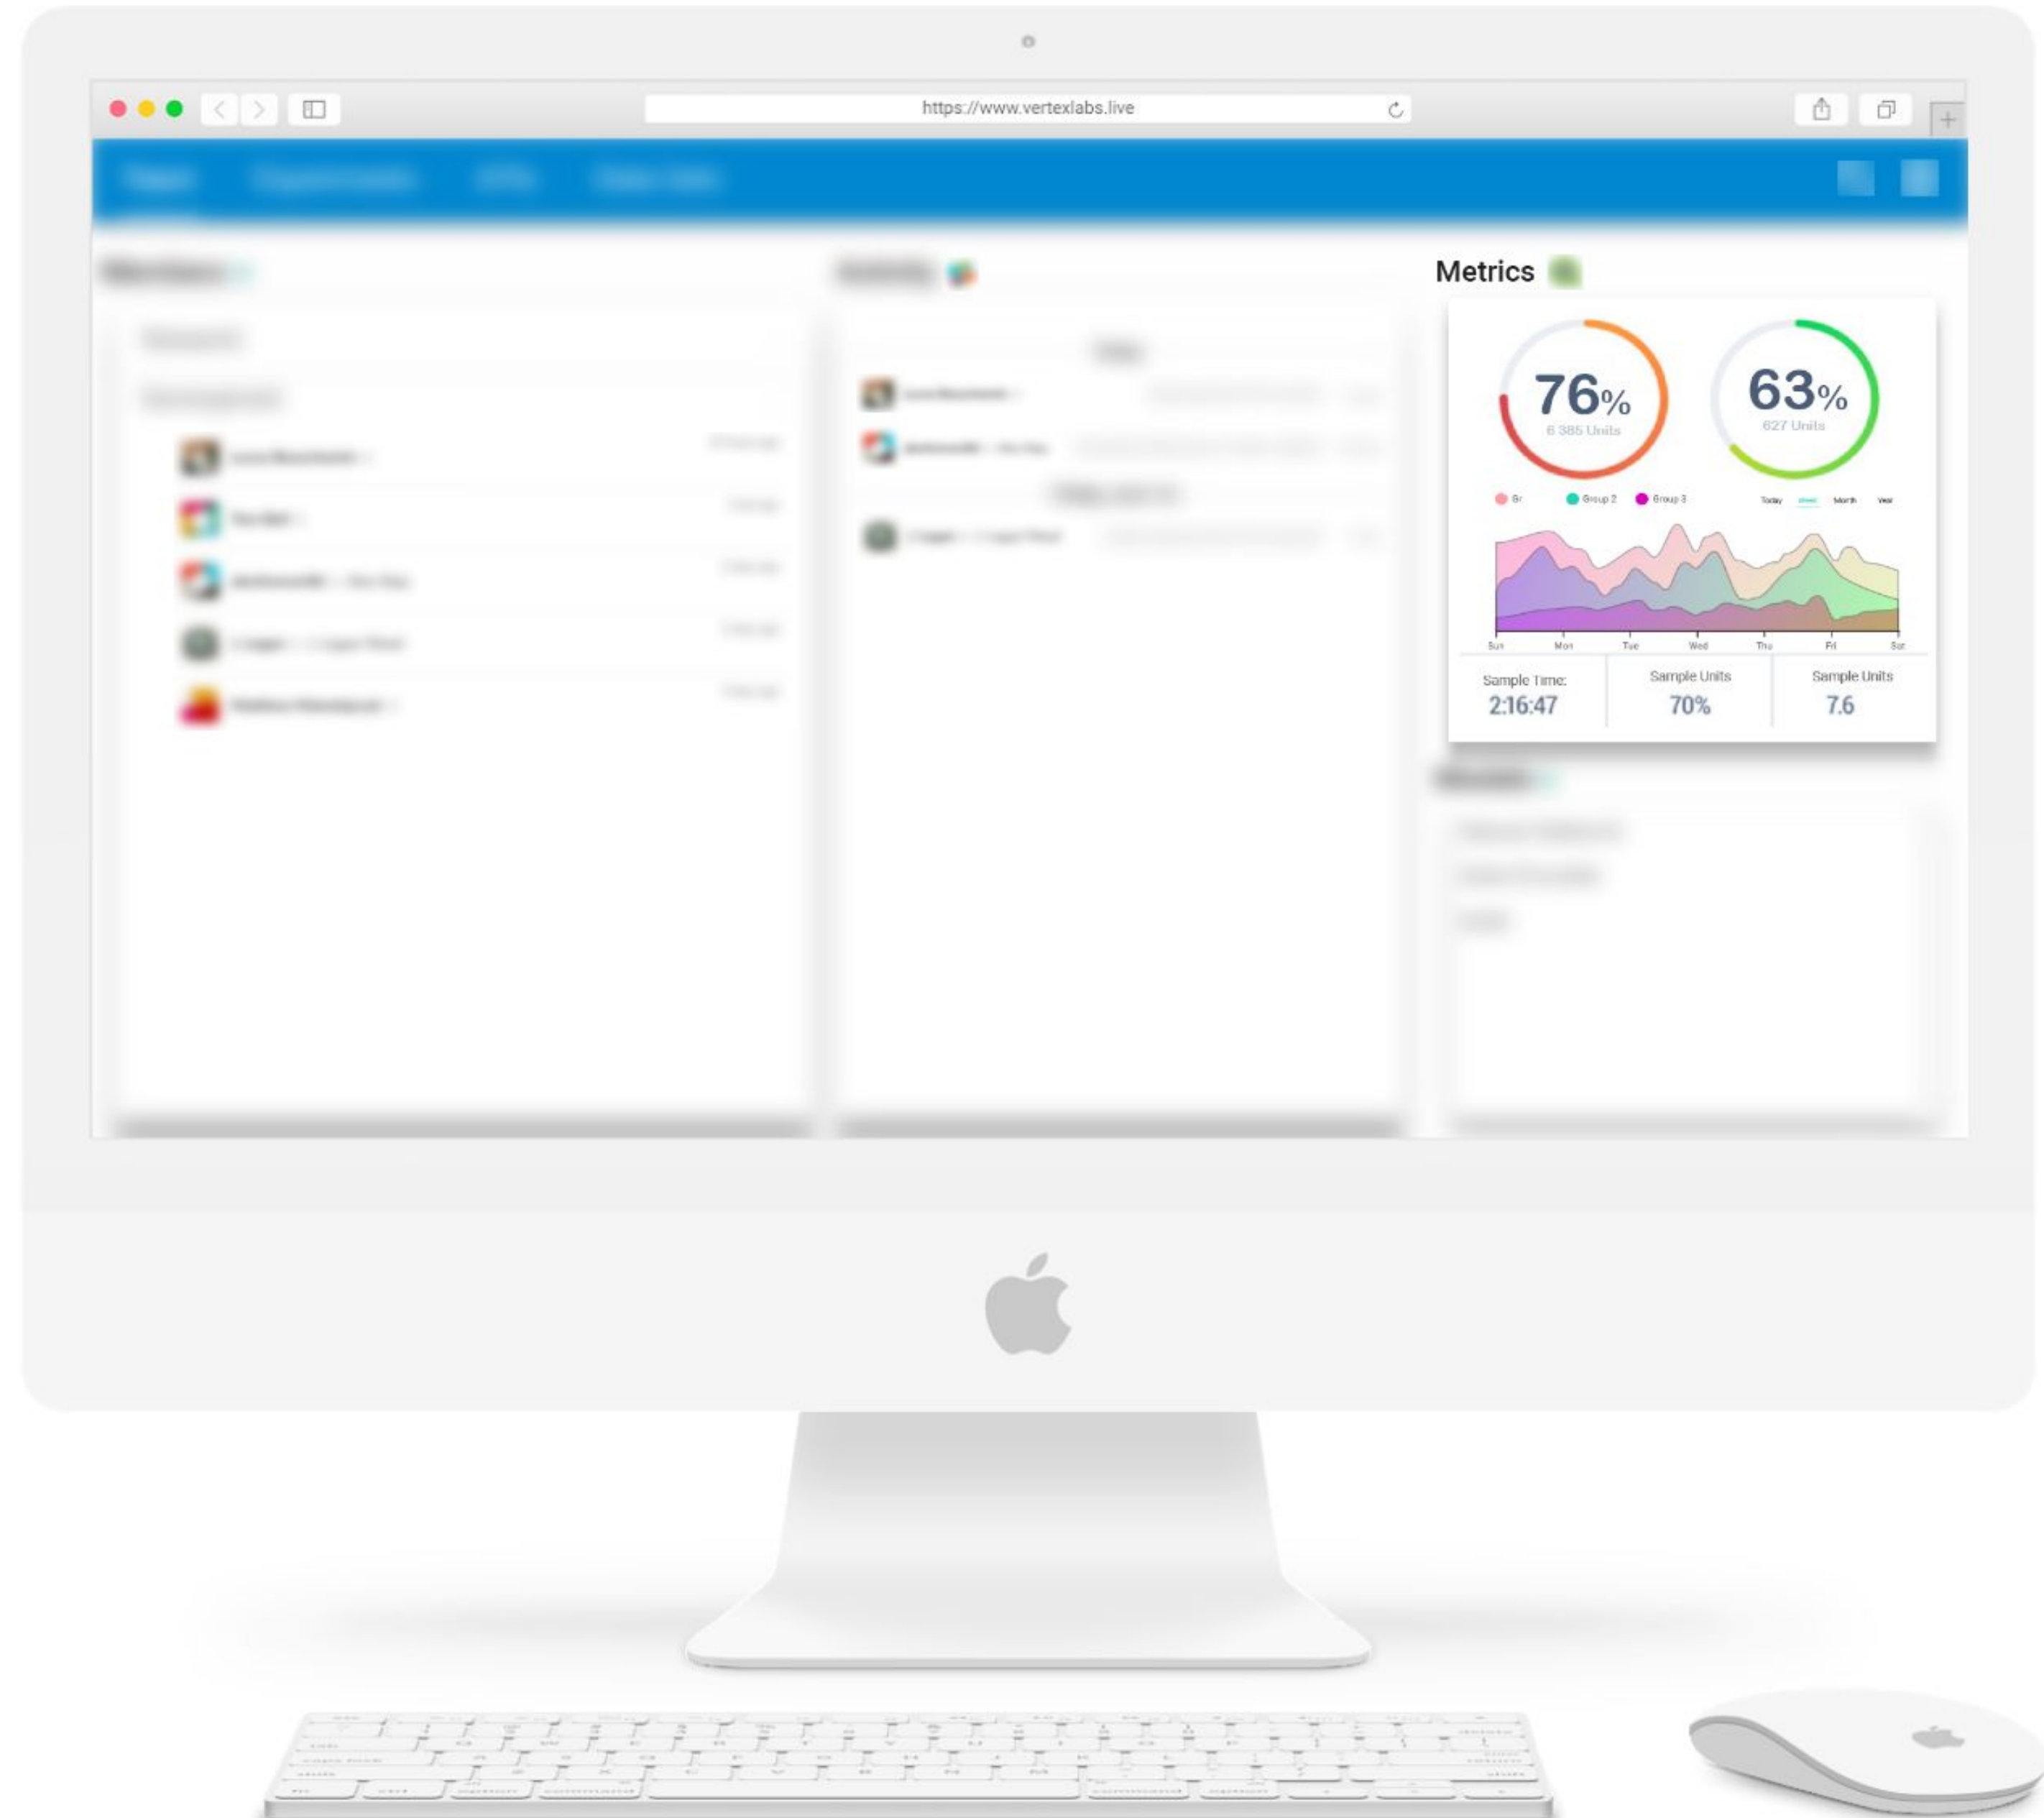

Vertex

Product Integration

Demos

AI for the
Web

Vertex Demos

Web Applications
Scalable Data Sourcing
Infinitely Integratable
On-Site Predictions

Vertex Demos

Web Applications

Scalable Data Sourcing

Infinitely Integratable

On-Site Predictions

<https://vertexlabs.info>

Vertex Demos

Web Applications
Scalable Data Sourcing
Infinitely Integratable
On-Site Predictions

<https://vertexlabs.info>

AI for
BI Tools

Vertex Demos

BI Platforms

Interactive Dashboards

Provider Agnostic

Customizable

<https://vertexlabs.info>

Vertex Demos

BI Platforms

Interactive Dashboards

Provider Agnostic

Customizable

AI for
Mobile

Vertex Demos

Mobile AI

Cloud or Custom AI